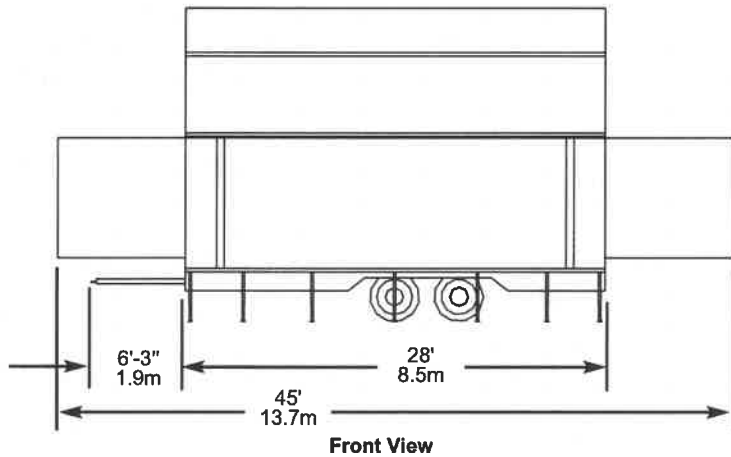

- Wall surfaces are weather-resistant, acoustically reflective panels.
- Decks surfaces are weather-resistant, skid-free polyglass.
- Extruded aluminum channels on the roof and canopy form a continuous gutter system for moisture drainage. These channels create a watertight, dust-tight seal during transport.
- An Internal hydraulic system with wired remote deploys the stage and canopy which is leveled by jacks.
- A 12-volt battery powers the hydraulic system.
- A 110 VAC power center connects to an external 120 VAC power source and supplies fluorescent lighting and electrical outlets .
- Lockable storage compartments permit packing auxiliary equipment such as power cords, staging accessories, sound equipment, and other necessities.
- The roof and canopy can be lowered to the closed position and side doors closed and locked with the stage deck fully deployed. Stage extensions, stairs, decorative skirts, and stage equipment can be left in place, protected from weather and vandals, and ready for the next performance.
- Five-year warranty.

Intended Use

- Showmobile® is intended to be set up inside or outside in all weather conditions.
- Showmobile® can be towed at highway speeds on all roads and can be set up on any level surface.

Performance Dimensions

Main stage28' x 6' 6" (8.5 m x 2 m)
Hydraulic stage28' x 8' (8.5 m x 2.4 m)
Overall stage depth14' 6" (4.4 m)
Stage height from ground3' 6" (1.07 m)
Canopy height at highest setting from stage surface17' 4" (5.3 m)
Canopy height at highest setting from ground surface20' 10" (6.4 m)
Upstage canopy height from stage surface9' 3" (2.8 m)
Overall overhead canopy depth13' 2" (4 m)

Travel Dimensions

Length including hitch33' 8" (10 m)
Body length28' (6.5 m)
Width8' 5" (2.6 m)
Height13' 3" (4 m)