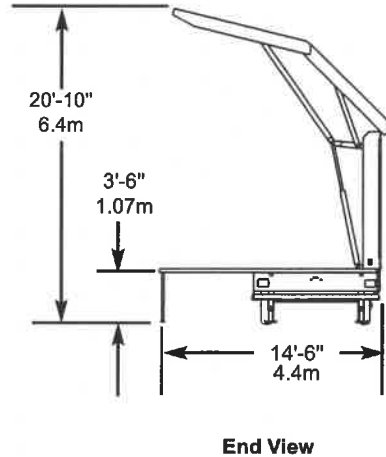

- Wall surfaces are weather-resistant, acoustically reflective panels.
- Decks surfaces are weather-resistant, skid-free polyglass.
- Extruded aluminum channels on the roof and canopy form a continuous gutter system for moisture drainage. These channels create a watertight, dust-tight seal during transport.
- An Internal hydraulic system with wired remote deploys the stage and canopy which is leveled by jacks.
- A 12-volt battery powers the hydraulic system.
- A 110 VAC power center connects to an external 120 VAC power source and supplies fluorescent lighting and electrical outlets .
- Lockable storage compartments permit packing auxiliary equipment such as power cords, staging accessories, sound equipment, and other necessities.
- The roof and canopy can be lowered to the closed position and side doors closed and locked with the stage deck fully deployed. Stage extensions, stairs, decorative skirts, and stage equipment can be left in place, protected from weather and vandals, and ready for the next performance.
- Five-year warranty.

Main stage28' x 6' 6" (8.5 m x 2 m)
Hydraulic stage28' x 8' (8.5 m x 2.4 m)
Overall stage depth14' 6" (4.4 m)
Stage height from ground3' 6" (1.07 m)
Canopy height at highest setting from stage surface17' 4" (5.3 m)
Canopy height at highest setting from ground surface20' 10" (6.4 m)
Upstage canopy height from stage surface9' 3" (2.8 m)
Overall overhead canopy depth13' 2" (4 m)

Travel Dimensions

Length including hitch33' 8" (10 m)
Body length28' (6.5 m)
Width8' 5" (2.6 m)
Height13' 3" (4 m)